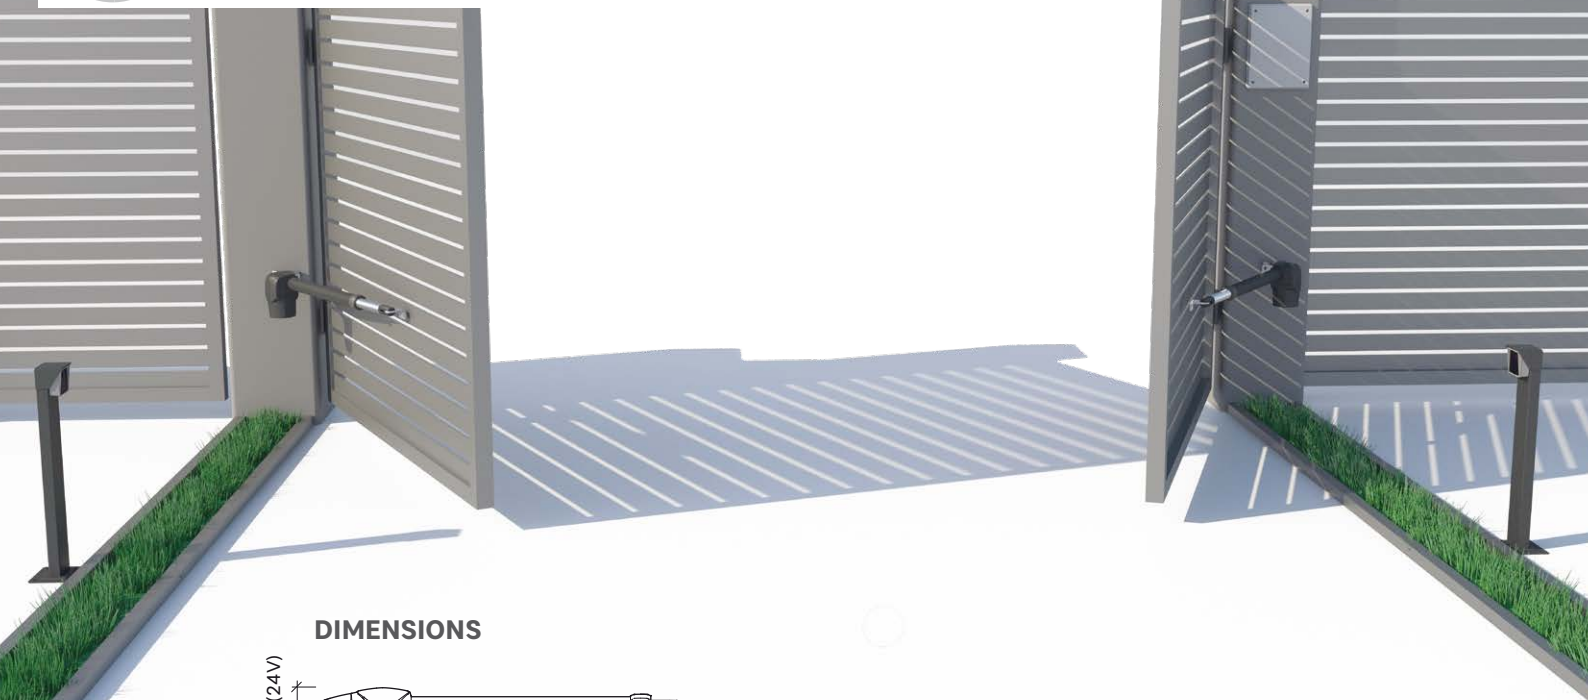

DOUBLE LEAF

DIMENSIONS